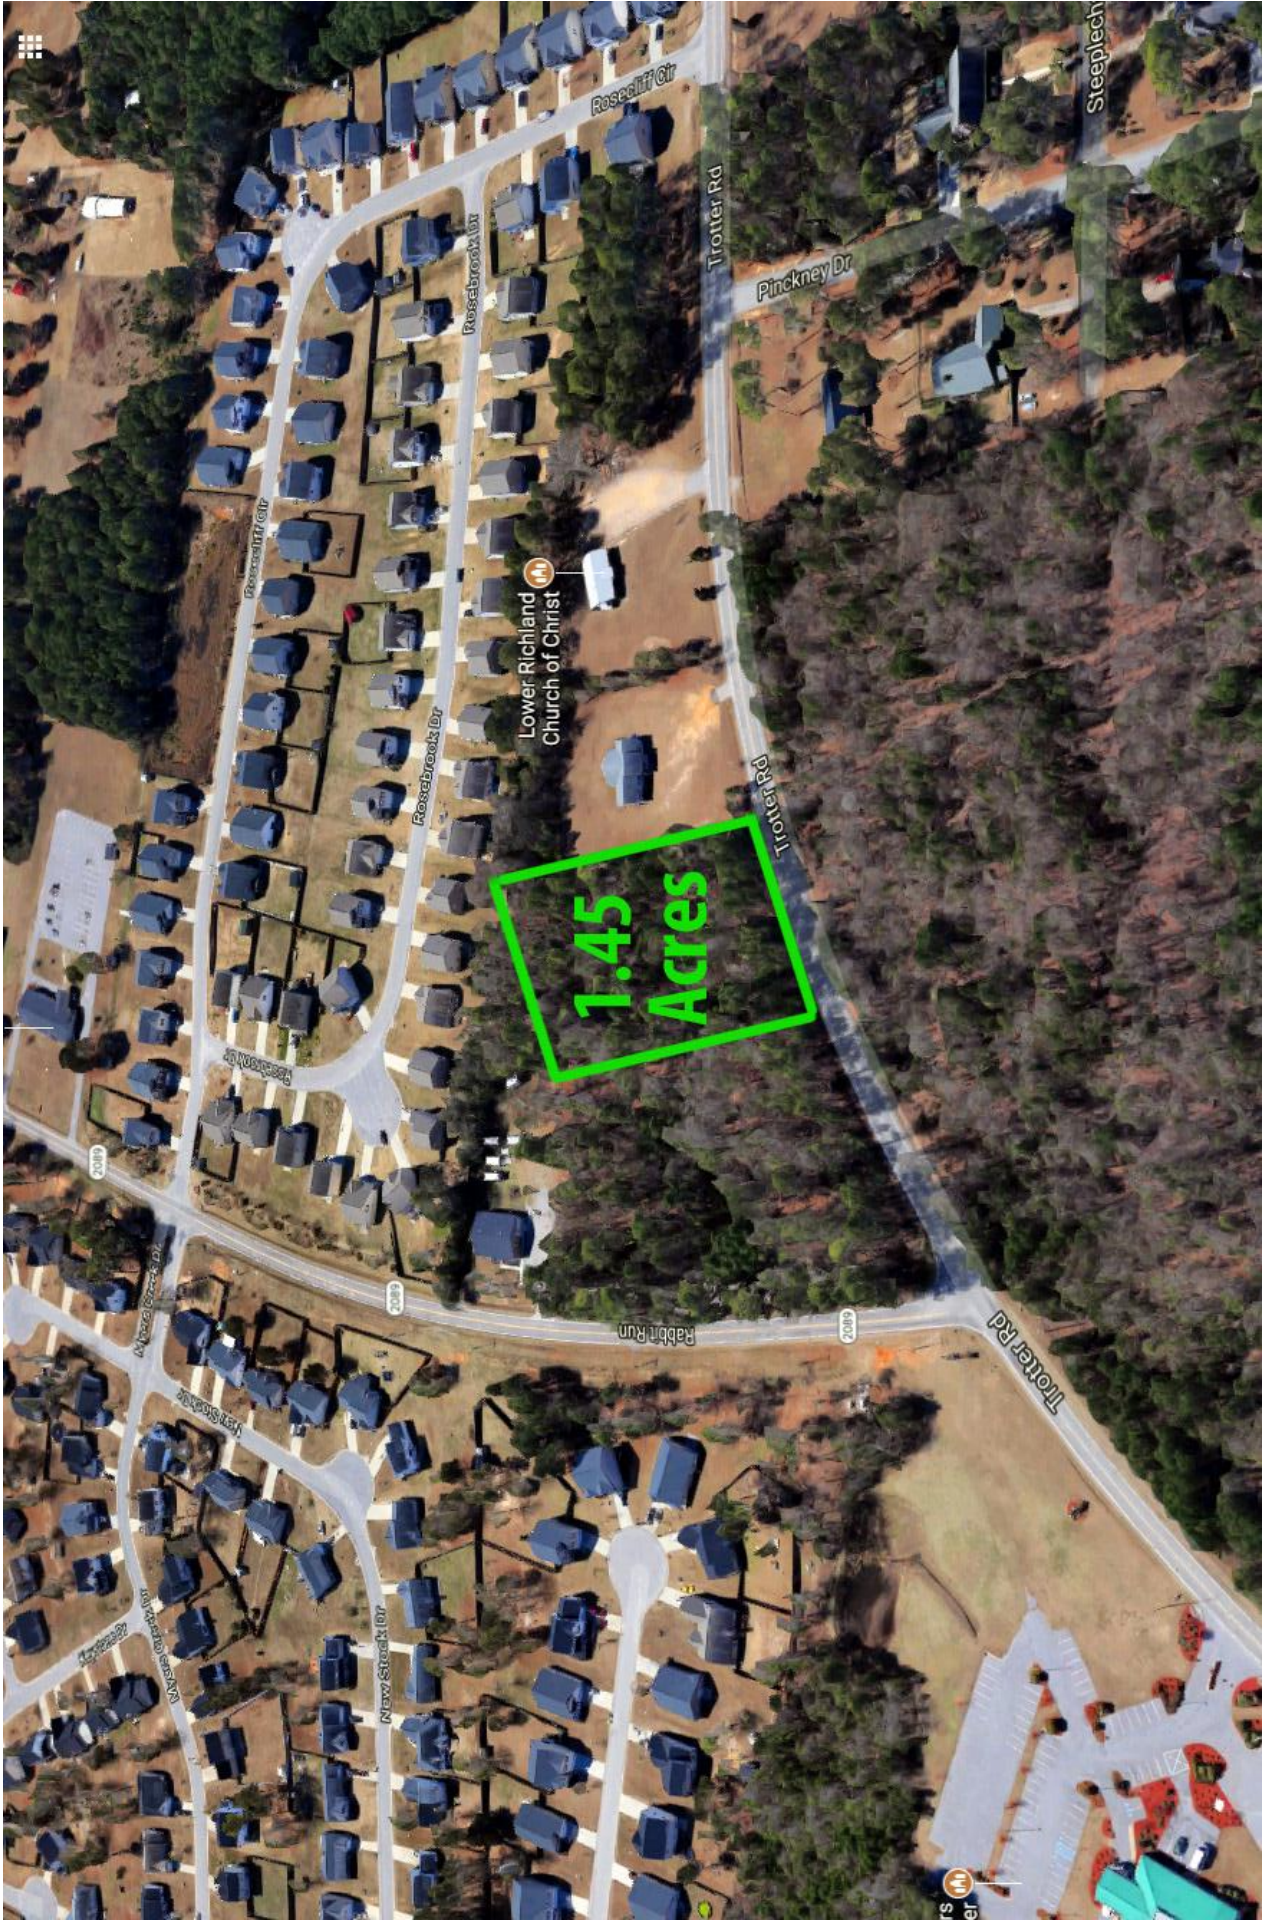

DIAL

REAL ESTATE, LLC

FOR SALE
1.45 Acres - Zoned C3
Trotter Rd
\$200,000

- 1.45 Acres of Land
- City Water/Sewer
- Central location
-Near heavy residential developments
- Zoned Commercial C3
- New Survey/Plat

For more information contact:

Robin H. Dial II
Cell 415-420-2149

Office: 803-799-5005
Fax: (803) 799-5070

robin@robindialrealestate.com

2712 Middleburg Drive
Suite 208
Columbia, SC 29204

1.45 Acres

Lower Richland Church of Christ

Steeplech

Trotter Rd

Pinckney Dr

Rosebriar Dr

Rosebriar Dr

Rosebriar Dr

Rosebriar Dr

Rosebriar Dr

Rosebriar Dr

Rosebriar Dr

Rosebriar Dr

Rosebriar Dr

Rabbit Run

Trotter Rd

Trotter Rd

Map